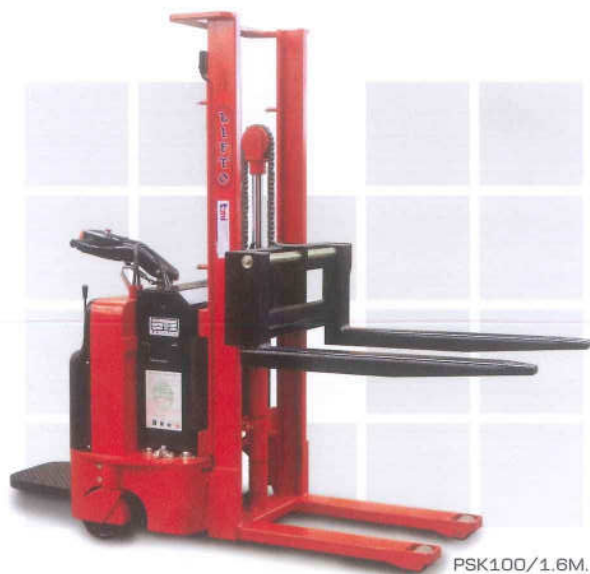

**MATERIAL HANDLING
EQUIPMENT**

Hand Pallet Truck

- ▶ Capacity : 800, 2000, 2500, 3000 kg.
- ▶ Lowered Fork Height : 40, 65, 85 mm.
- ▶ Main Frame : Steel, Galvanized, Stainless
- ▶ Fork Dimension : NL 685x1212 mm.
: NS 520x1212 mm.

Low Profile

Long Fork

Galvanized

Short Fork With Brake

Roll Carrier

Electric Pallet Truck

- ▶ Capacity : 2000, 2500 kg.
- ▶ Lifting Range : 85-200 mm.
- ▶ Fork Dimension : 685x1220/520x1220 mm.
- ▶ Operation Type : Standing/Walkie

PLT200NL

PLT200NL

PLT250NLS

PLT200NL

FULL ELECTRIC STACKER

PSK100/1.6M.

Full Electric Stacker

- ▶ Capacity : 1000, 1500, 2000 kg.
- ▶ Lifting Range : 85-1600, 2000, 3000, 4000, 5000 mm.
- ▶ Width Overall Fork : 590/750, 810 mm.
- ▶ Operation Type : Standing/Walkie

PSK100/3M.

PSK100/3.5M.

PSK200/1.6M.

Counterbalanced Electric Stacker

- ▶ Capacity : 500, 1000, 1500 kg.
- ▶ Lifting Range : 85-1600, 2000, 3400 mm.
- ▶ Fork Length : 1070 mm.
- ▶ Operation Type : Standing/Walkie