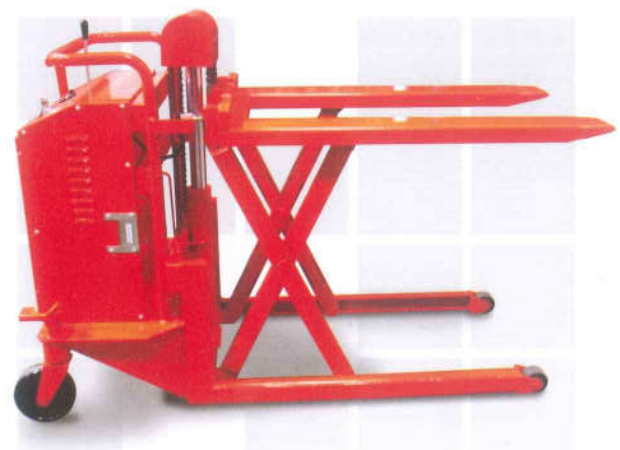

- ▶ Load Capacity : 2000, 2500 kg.
- ▶ Min. Overall Width : 970 mm.
- ▶ Min. Overall Length : 1720 mm.
- ▶ Operation Type : Standing/Seated

PT20(N)

PT20

PT25

High Lift Truck

- ▶ Capacity : 500, 1000 kg.
- ▶ Fork Dimension : 520x1080/685x1080 mm.
- ▶ Lifting Range : 85-830 mm.
- ▶ Overall Width : 750 mm.

HTE1000
Foot Switch

HTE1000

HT1000

HTE1000

HIGH LIFT TRUCK

ELECTRIC PERSONAL LIFT

SKE150/3.5M

Electric Personal Lift